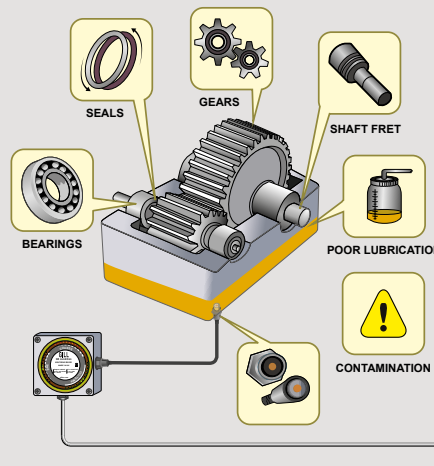

### Easily deploy real-time condition monitoring

WearDetect Oil Debris Sensors provide continuous real-time ferrous wear detection to give the earliest warning of machine wear.

WearDetect Oil Debris Sensors continuously monitor wear debris in the lubricating oil of your critical assets. Providing instant data to your PLC or SCADA control systems (or simply to a local LED display, if preferred), WearDetect is an invaluable tool to predict and schedule maintenance actions, and is instrumental in avoiding costly machine breakdowns.

# WearDetect

Get started today with the world's fastest growing predictive maintenance sensor technology

- Super early machine failure detection
- Proven ROI with many of the world's largest companies
- Easy 'out-of-the-box' setup for two sensors
- Fits a wide range of drain port sizes for wide compatibility
- No complicated training - instructional video included
- Free sensor software
- Free global delivery

## The kit

- 2 x WearDetect oil debris sensors
- 1 x Probe installation kit (10 thread adaptors for metric, NPT, BSP & UNF drain port types)
- 1 x Crows foot spanner (36mm)
- 1 x Precision tool kit for installation
- 1 x Fine and coarse debris test strip
- Access to on-line training video and content

## How it works

WearDetect continuously monitors ferrous wear on rotating equipment.

Plug the WearDetect sensor into the sump using one of the adaptors in the kit.

WearDetect is factory calibrated out-of-the-box (plug and play) or user calibrated as required.